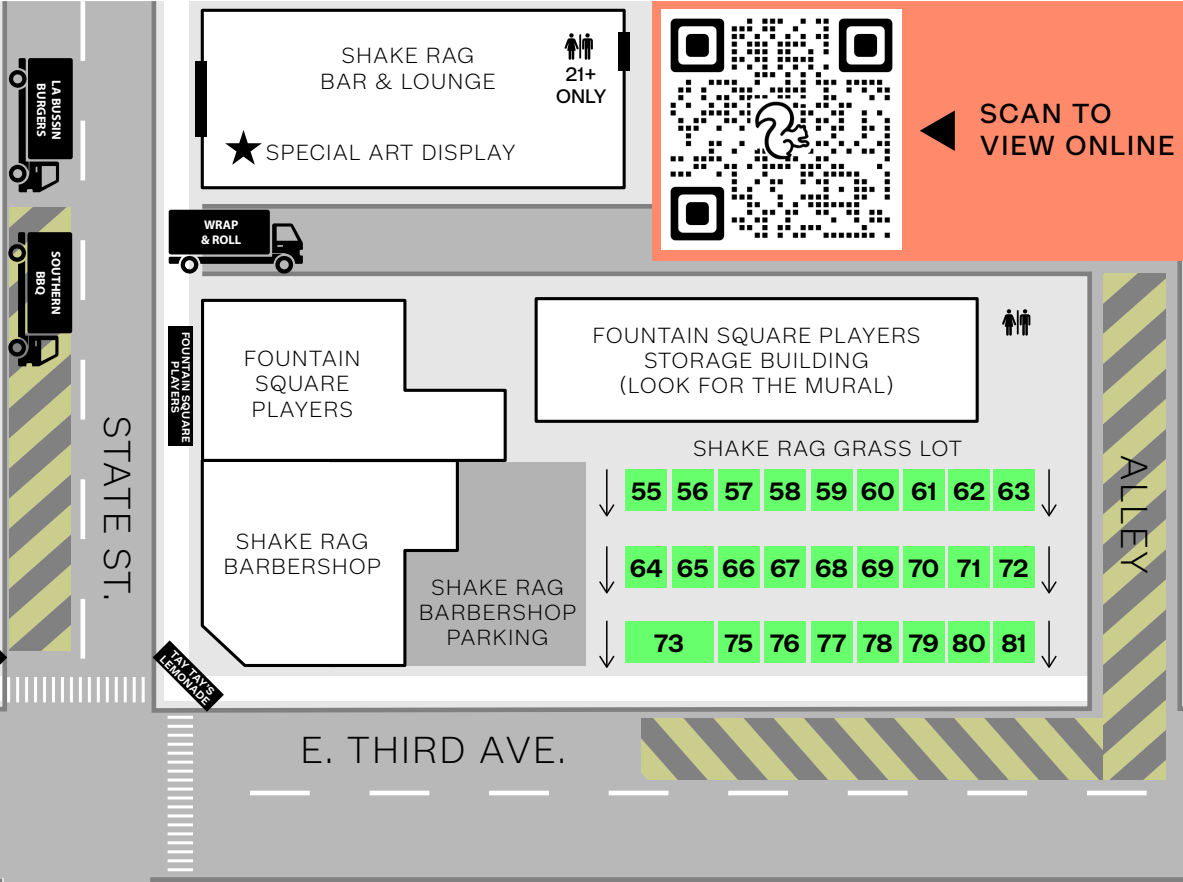

# WHITE SQUIRREL ARTS FEST 2026 VENDOR MAP

- GRAVEL LOT**
- Rachael Ousley
  - Eric Moore, Abstract Artist
  - Edie & Viv
  - Lost River Cave
  - Art Matters Community Studio
  - Warren County Public Library
  - LaTrell Holcomb
  - 
  - Fanore Farms
  - Too Many Hobbies Hattie
  - Kitty Wren Creations
  - Meadowshire Studio
  - Librarian Gamer Crafts
  - Luxequirk
  - Toadstool Trinkets
  - Mad Art Studios
  - Deanna Christian Gallery
  - Loyal Wyvern
  - Bobble Stitch Queen
  - EQ Cookies
  - The Sun and Moon Gallery

- APRIL 25, 2026 EVENT SCHEDULE**
- 10:00 am** Vendor Booths open until 4:00 pm
  - 10:00 am** Red River Fiddlers — Outdoor Stage
  - 11:30 am** Mount Victor Revue — Indoor Stage
  - 1:00 pm** Mark Whitley — Outdoor Stage  
Ksyann Jones — Indoor Stage
  - 2:00 pm** The Jenny Roads — Indoor Stage
  - 3:00 pm** M. Gough & J. Martin — Outdoor Stage
  - 5:00 pm** Fashion Show — White Squirrel Brewery
  - 6:00 pm** Hudost — WSB Main Stage
  - 7:00 pm** Poetry Slam (18+) taking place on the threshold of Shake Rag Bar & Lounge
  - 8:00 pm** Fat Box — Indoor Stage