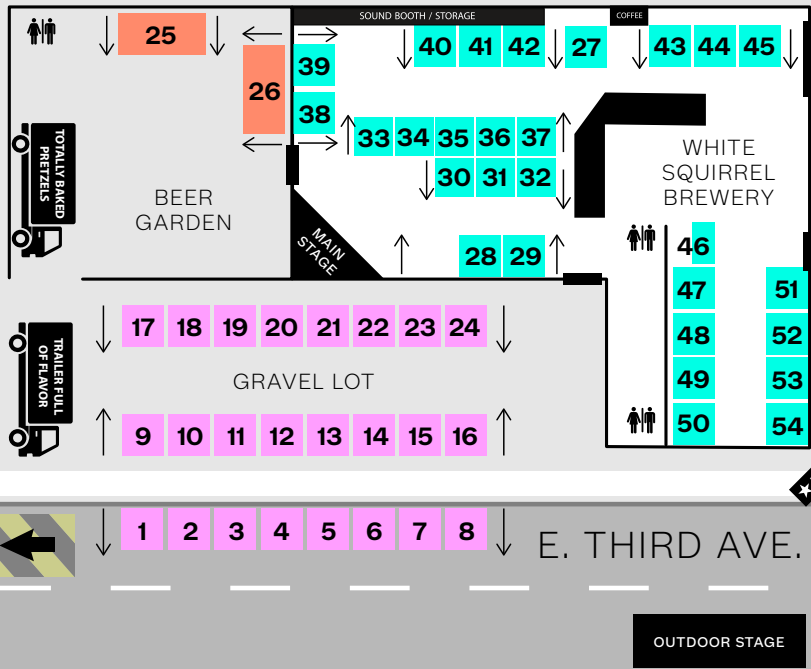

# WHITE SQUIRREL ARTS FEST 2026 VENDOR MAP

- GRAVEL LOT**
- Rachael Ousley
  - Eric Moore, Abstract Artist
  - Edie & Viv
  - Lost River Cave
  - Art Matters Community Studio
  - Warren County Public Library
  - LaTrell Holcomb
  - 
  - Fanore Farms
  - Too Many Hobbies Hattie
  - Kitty Wren Creations
  - Meadowshire Studio
  - Librarian Gamer Crafts
  - Luxequirk
  - Toadstool Trinkets
  - Mad Art Studios
  - Deanna Christian Gallery
  - Loyal Wyvern
  - Bobble Stitch Queen
  - EQ Cookies
  - The Sun and Moon Gallery

- APRIL 25, 2026 EVENT SCHEDULE**
- 10:00 am** Vendor Booths open until 4:00 pm
  - 10:00 am** Red River Fiddlers — Outdoor Stage
  - 11:30 am** Mount Victor Revue — Indoor Stage
  - 1:00 pm** Mark Whitley — Outdoor Stage  
Ksyann Jones — Indoor Stage
  - 2:00 pm** The Jenny Roads — Indoor Stage
  - 3:00 pm** M. Gough & J. Martin — Outdoor Stage
  - 5:00 pm** Fashion Show — White Squirrel Brewery
  - 6:00 pm** Hudost — WSB Main Stage
  - 7:00 pm** Poetry Slam (18+) taking place on the threshold of Shake Rag Bar & Lounge
  - 8:00 pm** Fat Box — Indoor Stage